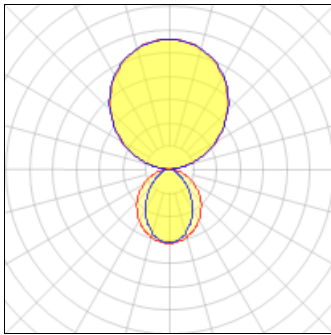

Product data sheet

DEFINE LED WALL MOUNT LUMINAIRE
S122RDIW-S290D710U830-4F0-1E-UDD-F1
COOPER LIGHTING

IP
47

Wall Mount Slot family in 2", 3", 4" and 5" housing sizes, Specifiable to the nearest 1', Multiple lensing options: flush satin, drop, regressed and asymmetric, Multiple lumen packages, 0-10V dimming standard; DALI dimming available, 2700K, 3000K, 3500K, 4000K & 5000K correlated color temperatures, VividTune CCT tuning options from 3000K–5000K or 2700K-6500K, Integral Wavelinx and Stand-alone sensors available, Customizable in-wall, in-ceiling and wall-to-ceiling corners available, DLC listed configurations available

Light output 1 (integrated)

Lamp type	LED	CCT	3000 K
Nominal lamp power	30.4 W	CRI	80
Total flux	3294 lm	LOR	100%
Luminous efficacy	108 lm/W	ULOR	70%
		Total power	30.4 W

Mounting mode

Wall mounted

Shape and measurements

Length: 48.00 in

Width: 2.00 in

Height: 0.39 in

Adjustability

Fixed

Electric

System power: 30.4 W

Protection