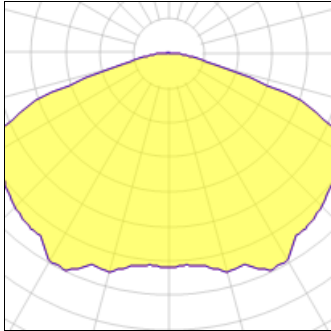

# Product data sheet

MERCMASTER III 50-250 100W HPS WITH REFLECTOR  
KPWBL1075MT + KR2-ST  
APPLETON (EMERSON EGS)

IP  
66

Mercmaster III 50-250 Series Wall Mount 100W HPS 3/4" NPT Hub Glass Globe With KR2-ST Standard Reflector 120/208/240/277V, 60Hz  
For certifications and additional options, please refer to online catalog

## Light output 1

### 1 x High pressure sodium vapour lamp

Nominal lamp power	100 W	Socket	E39
Lamp flux	9400 lm	LOR	69%
Luminous efficacy	94 lm/W	Total flux	6443 lm
CCT	1690 K	Total power	130 W
CRI	36		

## Shape and measurements

Height: 19.41 in

Diameter: 19.41 in