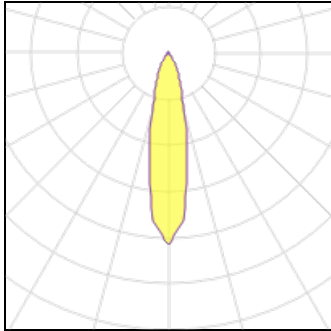

# Product data sheet

MINA-S 21° BEAM LED - SQUARE VERSION - 5W - 3000K

MA17938

THORLUX LIGHTING

IP  
20

Recessed mounted display luminaires. 355° azimuth adjustment and a 60° vertical adjustment. 5W or 8W versions. Applications: reception areas, retail, display, halls of residence, hotels, restaurants, museums.

## Light output 1

1 x LED

Nominal lamp power

5 W

Lamp flux

490 lm

Luminous efficacy

82 lm/W

## Shape and measurements

Length: 3.15 in

Width: 3.15 in

Height: 2.68 in