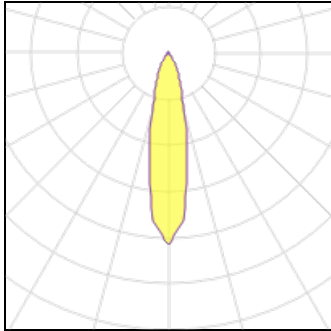

Product data sheet

MINA-S 21° BEAM LED - SQUARE VERSION - 5W - 3000K

MA17938

THORLUX LIGHTING

IP
20

Recessed mounted display luminaires. 355° azimuth adjustment and a 60° vertical adjustment. 5W or 8W versions. Applications: reception areas, retail, display, halls of residence, hotels, restaurants, museums.

Light output 1

1 x LED

Nominal lamp power

5 W

LOR

100%

Lamp flux

490 lm

Width: 3.15 in

Height: 2.68 in

Protection

IP: 20

Adjustability

Free