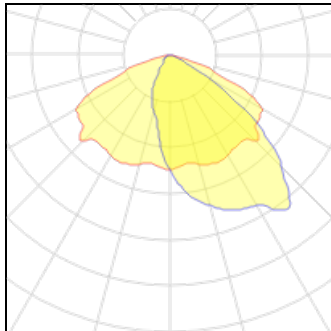

Light output 1

1 x LED

Nominal lamp power	132 W	LOR	70%
Lamp flux	24000 lm	Total flux	16728 lm
Luminous efficacy	182 lm/W	Total power	132 W
CCT	4000 K		
CRI	70		

Mounting mode

Pole top mounted

Shape and measurements

Length: 31.14 in

Width: 15.00 in

Height: 3.94 in

Adjustability

Tiltable

Design

Material impression: Matt

Electric