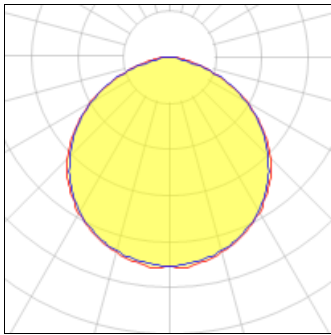

# Product data sheet

COVIO ARCHITECTURAL LED COVE LIGHT  
LM-10L-940-120-UNV-S-STD-4F  
COOPER LIGHTING

IP  
47

Cove lighting fixture with integral driver, Up to 1500 lm/ft (3 light level options at 500, 1000 and 1500 lm/ft), IP66 rated for continuity of lighting from interior to exterior spaces, 1% dimming, 0-10V (1% - 100%), 90 CRI standard, Up to 130 lm/W, Up to 300 ft run from a single power drop, Self-closing end cap + quick connects for easy error-free installation, Self-aligning brackets with 15 and 30 degree mounting angle options

## Light output 1 (integrated)

Lamp type	LED	CCT	4000 K
Nominal lamp power	37.5 W	CRI	90
Total flux	4958 lm	LOR	100%
Luminous efficacy	132 lm/W	Total power	37.5 W

## Shape and measurements

Length: 0.46 in

Width: 3.60 in

Height: 0.39 in