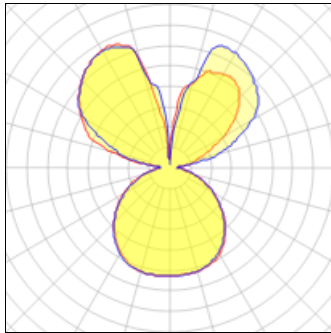

# Product data sheet

FL2283-3 L268

FLUSH CEILING FITTING

FRANKLITE

IP  
20

Lucera 3 light Flush Satin nickel finish flush ceiling fitting with silver translucent textured fabric shades and a glass diffuser at the base

## Light output 1 (integrated)

Lamp type	LED	CCT	2700 K
Nominal lamp power	27.3 W	CRI	80
Total flux	1629 lm	LOR	100%
Luminous efficacy	60 lm/W	ULOR	59%
		Total power	27.3 W

## Shape and measurements

Length: 15.75 in

Width: 15.75 in

Height: 6.58 in