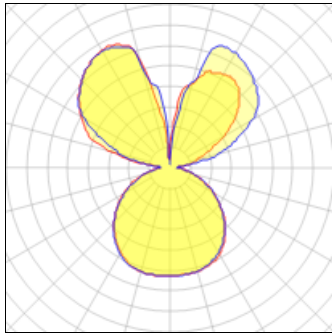

# Product data sheet

FL2283-3 L268

FLUSH CEILING FITTING

FRANKLITE

IP  
20

Lucera 3 light Flush Satin nickel finish flush ceiling fitting with silver translucent textured fabric shades and a glass diffuser at the base

## Light output 1 (integrated)

Lamp type	LED	CCT	2700 K
Nominal lamp power	27.3 W	CRI	80
Total flux	1629 lm	LOR	100%
Luminous efficacy	60 lm/W	ULOR	59%
		Total power	27.3 W

## Shape and measurements

Length: 15.75 in

Width: 15.75 in

Height: 6.58 in