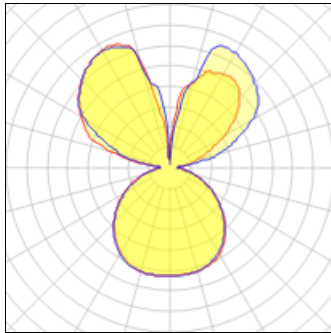

Product data sheet

FL2283-3 L268

FLUSH CEILING FITTING

FRANKLITE

IP
20

Lucera 3 light Flush Satin nickel finish flush ceiling fitting with silver translucent textured fabric shades and a glass diffuser at the base

Light output 1 (integrated)

Lamp type	LED	CCT	2700 K
Nominal lamp power	27.3 W	CRI	80
Total flux	1629 lm	LOR	100%
Luminous efficacy	60 lm/W	ULOR	59%
		Total power	27.3 W

Mounting mode

Ceiling mounted

Shape and measurements

Length: 15.75 in

Width: 15.75 in

Height: 6.58 in

Adjustability

Fixed

Electric

System power: 27.3 W

Protection