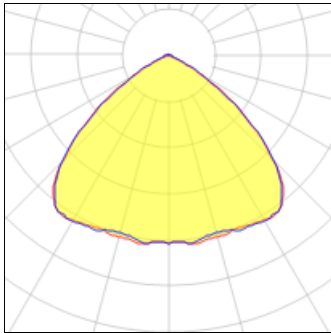

Product data sheet

SAFESITE LED FLOODLIGHT 10000 LUMENS, MEDIUM DISTRIBUTION, CLEAR TEMPERED GLASS LENS
FLA9MC4DNJNG
DIALIGHT

Safesite LED Floodlight 10,000 Lumens 88 Watts 100-277V AC Cool White, 75CRI Clear Tempered Glass Lens ATEX / IECEx Zones 1, 21 ATEX / IECEx Zones 2, 22 CE Medium Distribution IP66

Light output 1 (integrated)

| | | | |
|--------------------|----------|-------------|--------|
| Lamp type | LED | CCT | 5181 K |
| Nominal lamp power | 89.2 W | CRI | 75 |
| Total flux | 10128 lm | LOR | 100% |
| Luminous efficacy | 114 lm/W | Total power | 89.2 W |

Mounting mode

Pendant

Shape and measurements

Height: 5.04 in

Diameter: 15.96 in

Adjustability

Rotatable, Tilttable

Electric