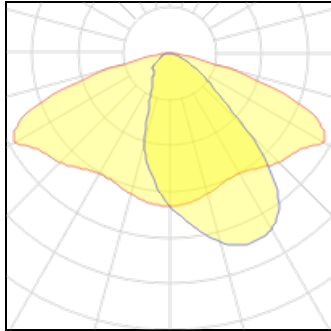

Light output 1

1 x LED

Nominal lamp power	46.6 W	LOR	66%
Lamp flux	7000 lm	Total flux	4617 lm
Luminous efficacy	150 lm/W	Total power	46.6 W
CCT	1750 K		
CRI	50		

Mounting mode

Pole top mounted

Shape and measurements

Height: 4.45 in

Diameter: 19.29 in

Adjustability

Fixed

Design

Material impression: Matt

Electric

System power: 46.6 W