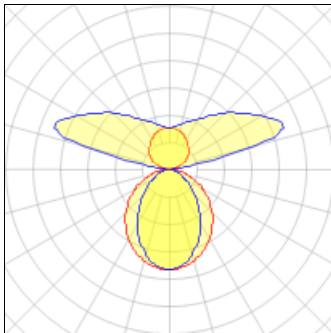

Product data sheet

DEFINE LED SUSPENDED LUMINAIRE
 S122RDIP-S865D1080U835-4F0-1E-UDD-F4
 COOPER LIGHTING

IP
47

Surface mount slot family in 2", 3", 4" and 5" housing sizes, Specifiable to the nearest 1', Multiple lensing options: flush satin, drop, regressed and asymmetric, Multiple lumen packages, 0-10V dimming standard; DALI dimming available, 2700K, 3000K, 3500K, 4000K and 5000K correlated color temperatures, VividTune CCT tuning options from 3000K–5000K or 2700K-6500K, Integral Wavelinx, Lumawatt Pro and stand-alone sensors available, Customizable in-wall, in-ceiling and wall-to-ceiling corners available, DLC listed configurations available

Light output 1 (integrated)

Lamp type	LED	CCT	3500 K
Nominal lamp power	65.4 W	CRI	80
Total flux	7225 lm	LOR	100%
Luminous efficacy	110 lm/W	ULOR	58%
		Total power	65.4 W

Mounting mode

Pendant

Shape and measurements

Length: 48.00 in

Width: 2.00 in

Height: 0.39 in

Adjustability

Fixed

Electric

System power: 65.4 W

Protection