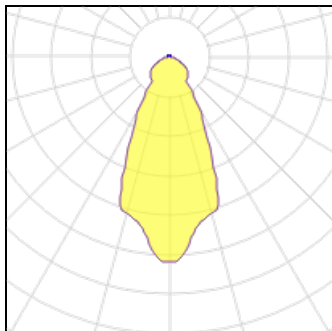

Light output 2

1 x LED

Nominal lamp power	4.23 W	LOR	100%
Lamp flux	169 lm	ULOR	5%
Luminous efficacy	40 lm/W	Total flux	169 lm
CCT	2700 K	Total power	4.23 W
CRI	80