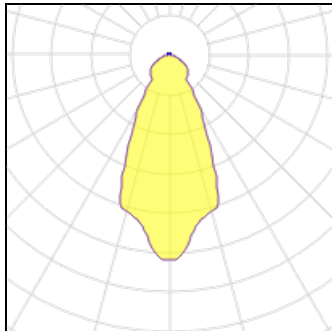

# Product data sheet

CANDLE 5 BODIES CHANDELIER

00-8317-60-27

LEDSC4

LedsC4 Candle 5 Bodies Chandelier 00-8317-60-27 Pendant for indoor use. For downlighting. Structure material: Steel, Aluminium. Structure finish: Black. Diffuser material: Methacrylate. Diffuser finish: Transparent. Warranty: 5 Years. Product net weight (Kg): 2.6 Product width or diameter (mm): 220 Product height (mm): 350-3000 Class 1. IP: IP20. LED. No. of lampholders or LEDs: 1. LED brand: CREE. Driver brand: TCI. Maximum power of light source: 15.6W. Colour temperature: 2700K. Colour rendering index: 90. MacAdam Steps: 2. Hours of life: 50.000h L80B20. UGR: 22.4. Photobiological risk: RG1. % de Flickering: <5%. Real flux (lm): 844. Real lm/W: 50. Voltage / frequency range: 99-264/50-60Hz. Voltage: 9. Equipment included: Yes. Total power: 16.8. Power factor: 0.96. Dimmable equipment included: 0-10V / 1-10V / PUSH/ DALI.

## Light output 1

1 x LED

Nominal lamp power	4.23 W	LOR	100%
Lamp flux	169 lm	ULOR	5%
Luminous efficacy	40 lm/W	Total flux	169 lm
CCT	2700 K	Total power	4.23 W
CRI	80		

### Shape and measurements

Length: 0.98 in

Width: 0.98 in

Height: 12.44 in