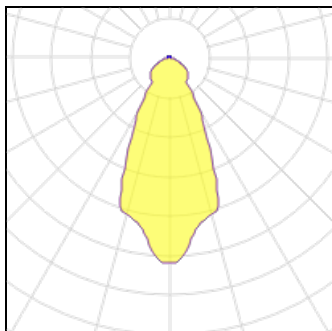

Light output 4

1 x LED			
Nominal lamp power	4.23 W	LOR	100%
Lamp flux	169 lm	ULOR	5%
Luminous efficacy	40 lm/W	Total flux	169 lm
CCT	2700 K	Total power	4.23 W
CRI	80