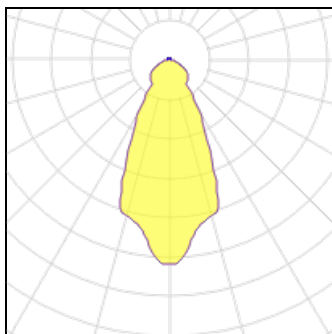

Light output 5

1 x LED			
Nominal lamp power	4.23 W	LOR	100%
Lamp flux	169 lm	ULOR	5%
Luminous efficacy	40 lm/W	Total flux	169 lm
CCT	2700 K	Total power	4.23 W
CRI	80		

Mounting mode

Pendant, Table luminaire

Shape and measurements

Length: 0.98 in

Width: 0.98 in

Height: 12.44 in

Adjustability

Fixed

Electric

System power: 21.15 W

Appliance Class: I

Protection

IP: 20