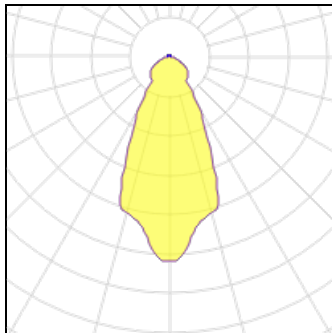

Light output 3

1 x LED			
Nominal lamp power	4.23 W	LOR	100%
Lamp flux	169 lm	ULOR	5%
Luminous efficacy	40 lm/W	Total flux	169 lm
CCT	2700 K	Total power	4.23 W
CRI	80